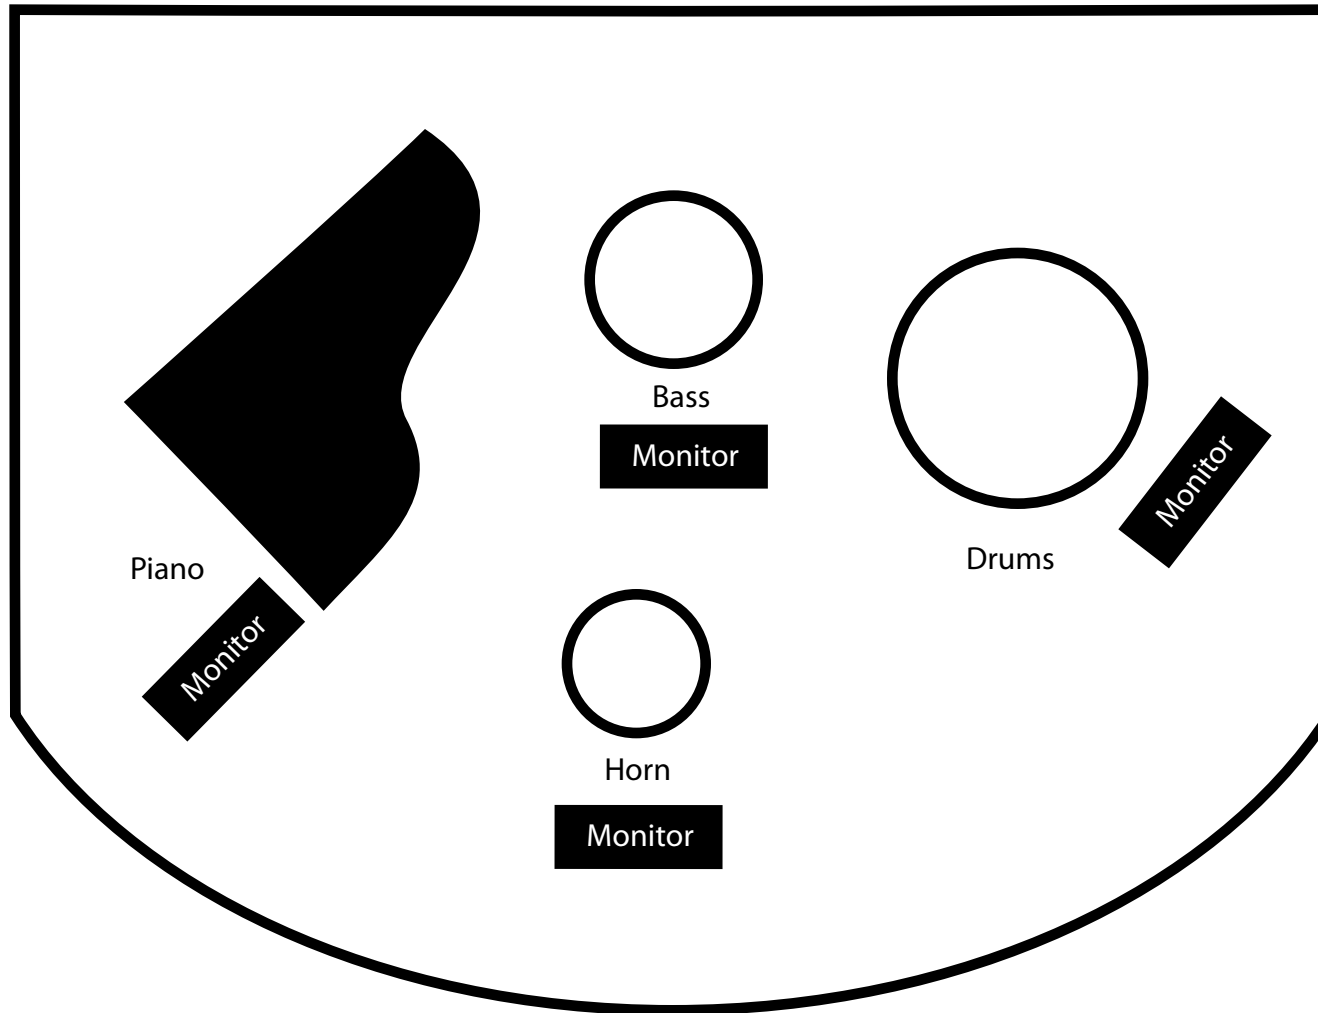

Jazz Quartet Stage Plot

1. Horn 1
2. Piano Left
3. Piano Right
4. Bass (Direct/Mic)
5. Bass Drum
6. Snare/Hi Hat
7. Overhead Left
8. Overhead Right